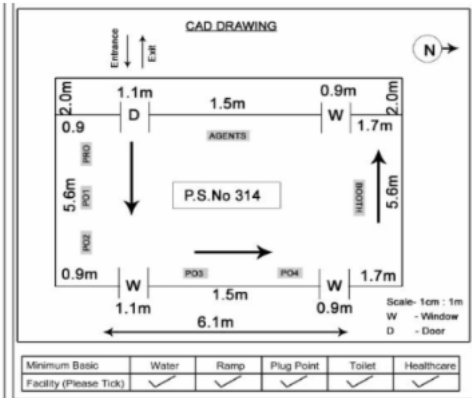

Nazri Naksha

Google Map View

Polling Station Building Front View

Polling Station Front View

Cad View

Key MAP View