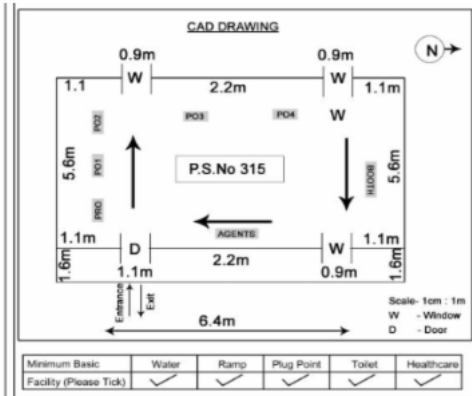

Nazri Naksha

Google Map View

Polling Station Building Front View

Polling Station Front View

Cad View

Key MAP View