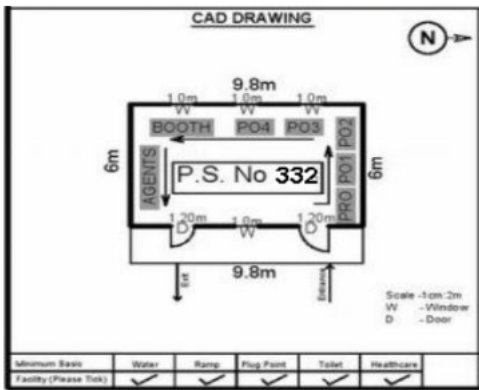

Nazri Naksha

Google Map View

Polling Station Building Front View

Polling Station Front View

Cad View

Key MAP View