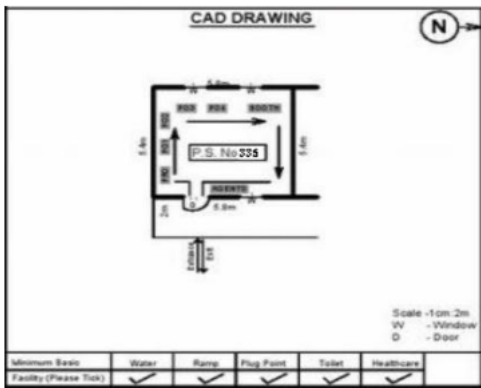

Nazri Naksha

Google Map View

Polling Station Building Front View

Polling Station Front View

Cad View

Key MAP View