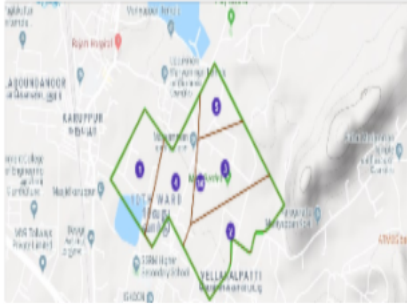

Nazri Naksha

Google Map View