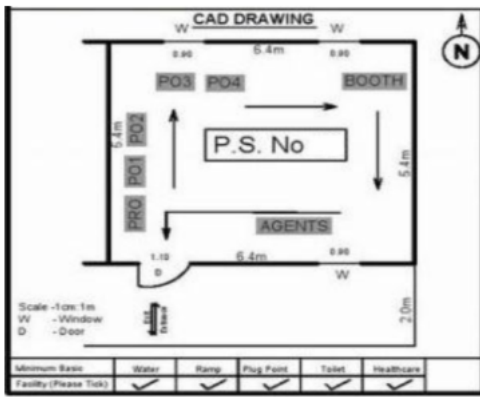

Nazri Naksha

Google Map View

Polling Station Building Front View

Polling Station Front View

Cad View

Key MAP View