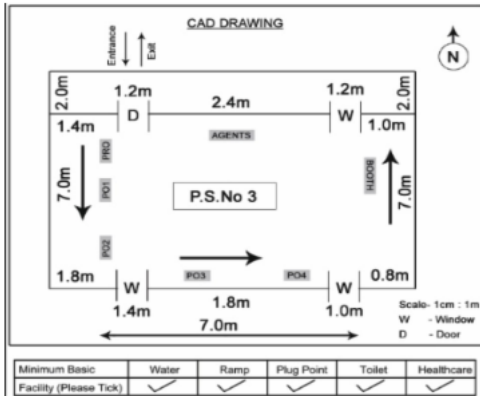

Nazri Naksha

Google Map View

Polling Station Building Front View

Polling Station Front View

Cad View

Key MAP View