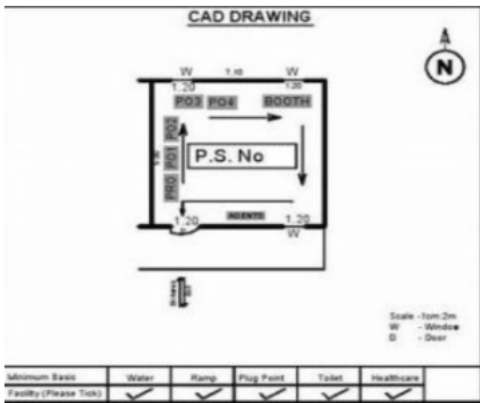

Nazri Naksha

Google Map View

Polling Station Building Front View

Polling Station Front View

Cad View

Key MAP View