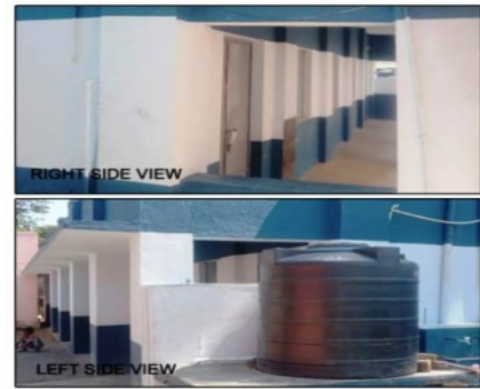

Polling Station Front View