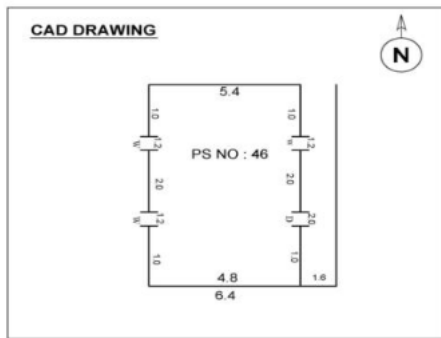

Cad View

Minimum Basic Facility (Please Tick)	Water	Ramp	Plug Point	Toilet	Healthcare
	☒	☒	☒	☒	☒