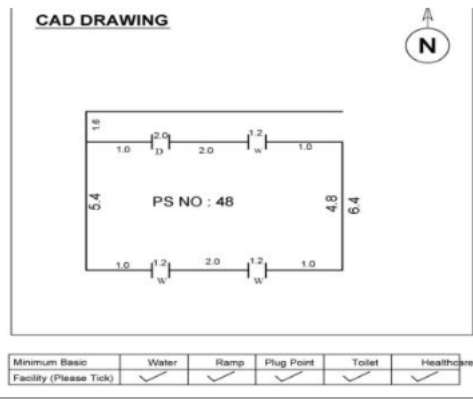

Nazri Naksha

Google Map View

Polling Station Building Front View

Polling Station Front View

Cad View

Key MAP View