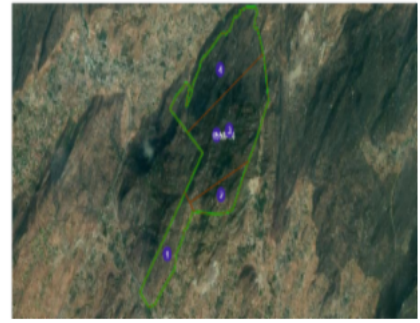

Nazri Naksha

Google Map View