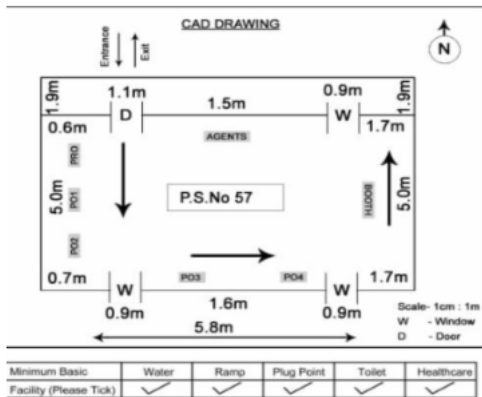

Nazri Naksha

Google Map View

Polling Station Building Front View

Polling Station Front View

Cad View

Key MAP View