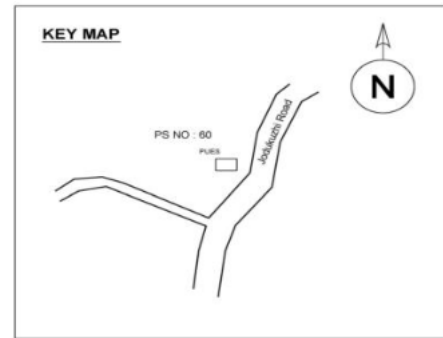

Cad View

Key MAP View

Minimum Basic Facility (Please Tick)	Water ☒	Ramp ☒	Plug Point ☒	Toilet ☒	Healthcare ☒

a) Landmarks b) Road names **PS** - POLLING STATION
c) Traffic flow