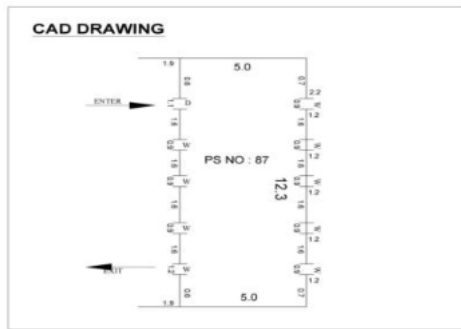

Google Map View

Polling Station Building Front View

Polling Station Front View

Cad View

Key MAP View

Minimum Basic Facility (Please Tick)	Water	Ramp	Plug Point	Toilet	Healthcare
	<input checked="" type="checkbox"/>	<input checked="" type="checkbox"/>	<input checked="" type="checkbox"/>	<input checked="" type="checkbox"/>	<input checked="" type="checkbox"/>