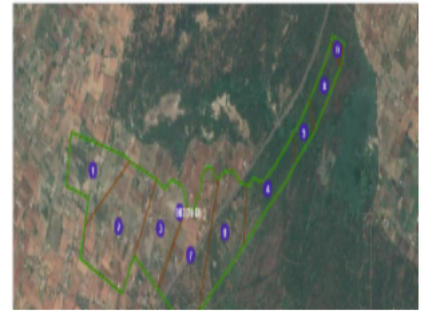

Nazri Naksha

Google Map View