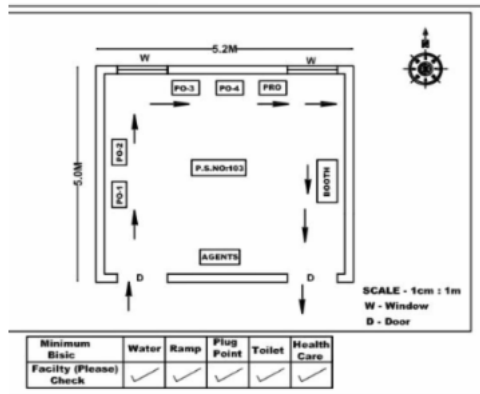

Nazri Naksha

Google Map View

Polling Station Building Front View

Polling Station Front View

Cad View

Key MAP View