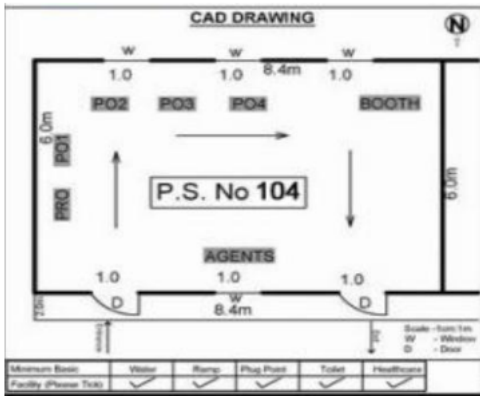

Nazri Naksha

Google Map View

Cad View