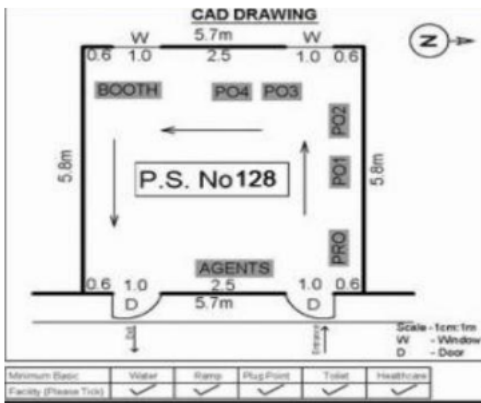

Nazri Naksha

Google Map View

Polling Station Building Front View

Polling Station Front View

Cad View

Key MAP View