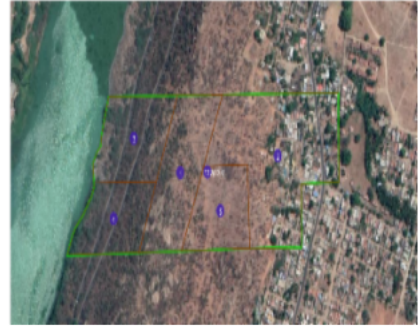

Nazri Naksha

Google Map View