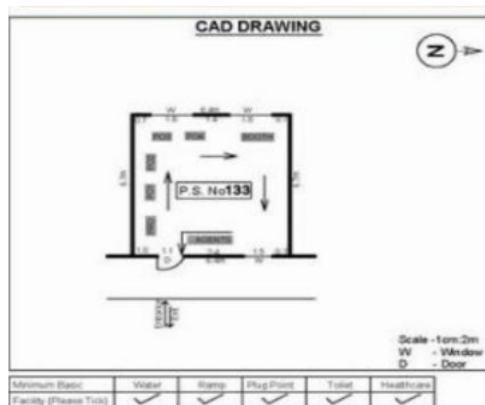

Nazri Naksha

Google Map View

Polling Station Building Front View

Polling Station Front View

Cad View

Key MAP View