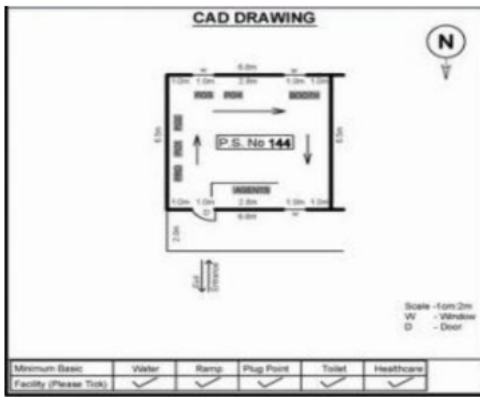

Nazri Naksha

Google Map View

Polling Station Building Front View

Polling Station Front View

Cad View

Key MAP View