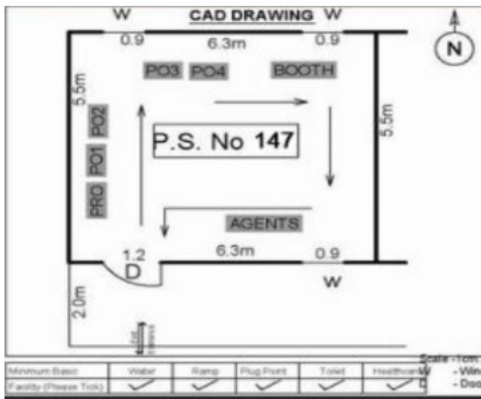

Nazri Naksha

Google Map View

Polling Station Building Front View

Polling Station Front View

Cad View

Key MAP View