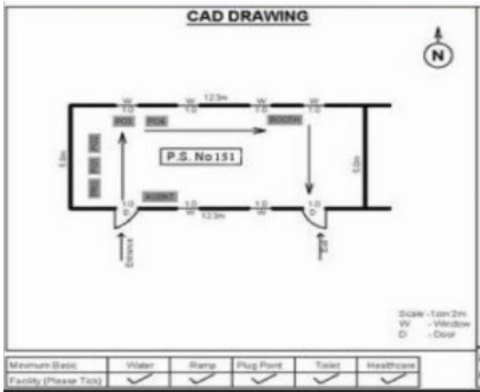

Nazri Naksha

Google Map View

Polling Station Building Front View

Polling Station Front View

Cad View

Key MAP View