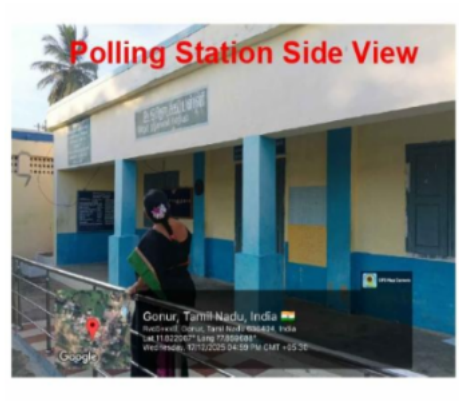

Polling Station Front View