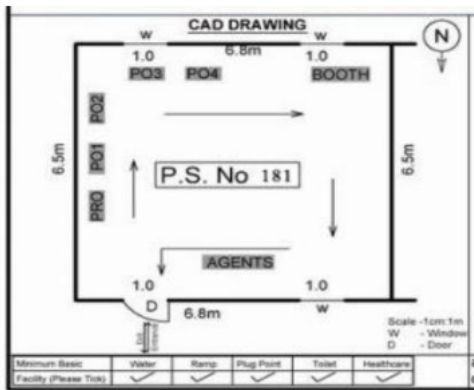

Nazri Naksha

Google Map View

Polling Station Building Front View

Polling Station Front View

Cad View

Key MAP View