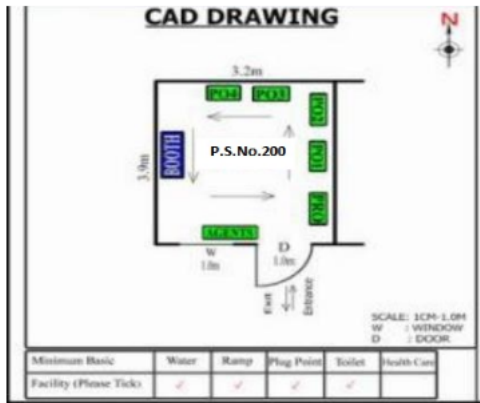

Nazri Naksha

Google Map View

Polling Station Building Front View

Polling Station Front View

Cad View

Key MAP View