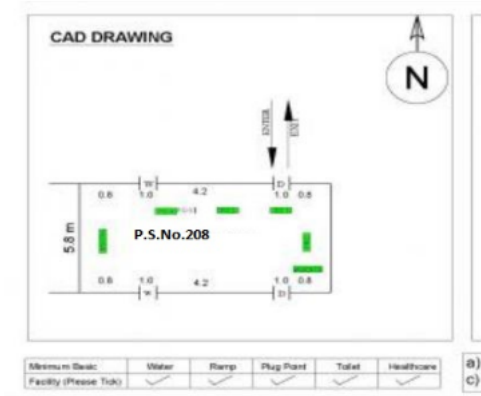

Nazri Naksha

Google Map View

Polling Station Building Front View

Polling Station Front View

Cad View

Key MAP View