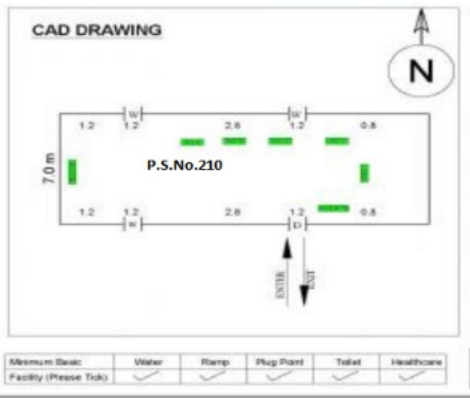

Nazri Naksha

Google Map View

Polling Station Building Front View

Polling Station Front View

Cad View

Key MAP View