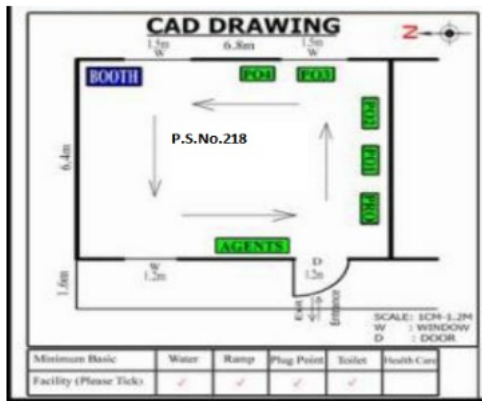

Nazri Naksha

Google Map View

Polling Station Building Front View

Polling Station Front View

Cad View

Key MAP View