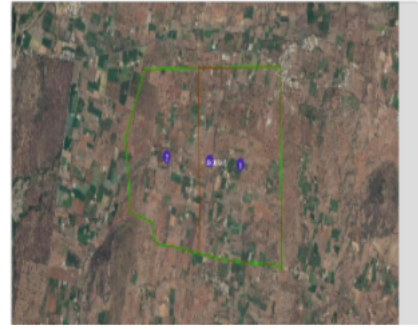

Nazri Naksha

Google Map View