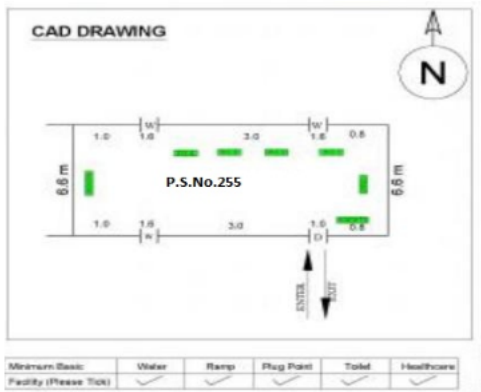

Nazri Naksha

Google Map View

Polling Station Building Front View

Polling Station Front View

Cad View

Key MAP View