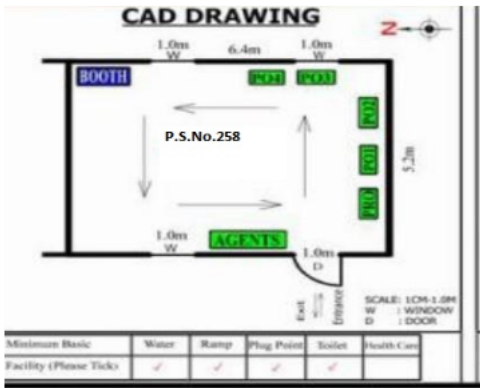

Nazri Naksha

Google Map View

Polling Station Building Front View

Polling Station Front View

Cad View

Key MAP View