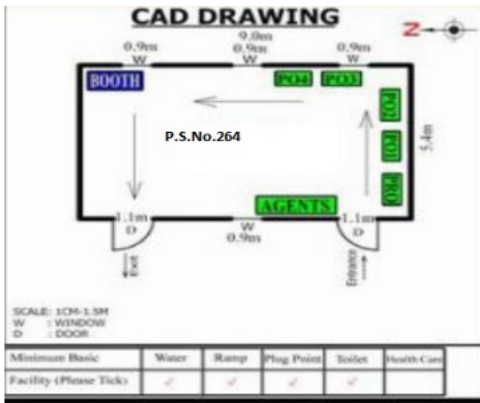

Nazri Naksha

Google Map View

Polling Station Building Front View

Polling Station Front View

Cad View

Key MAP View