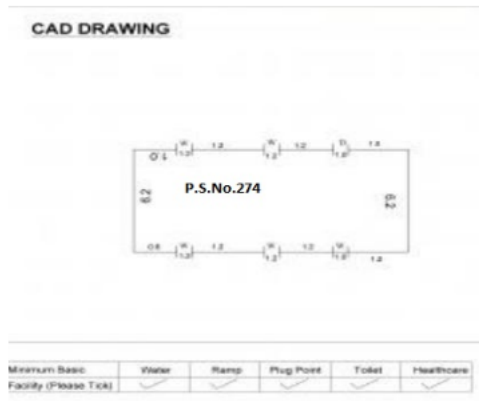

Nazri Naksha

Google Map View

Polling Station Building Front View

Polling Station Front View

Cad View

Key MAP View