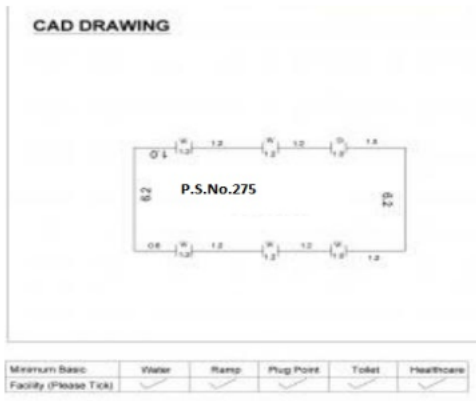

Nazri Naksha

Google Map View

Polling Station Building Front View

Polling Station Front View

Cad View

Key MAP View