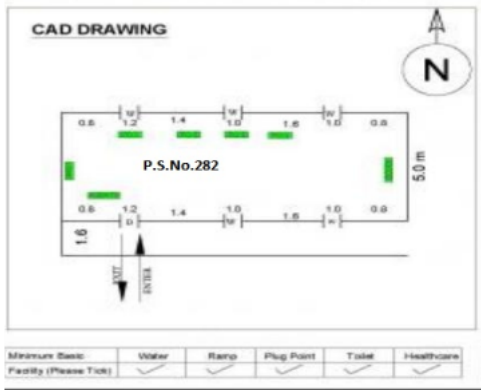

Nazri Naksha

Google Map View

Polling Station Building Front View

Polling Station Front View

Cad View

Key MAP View