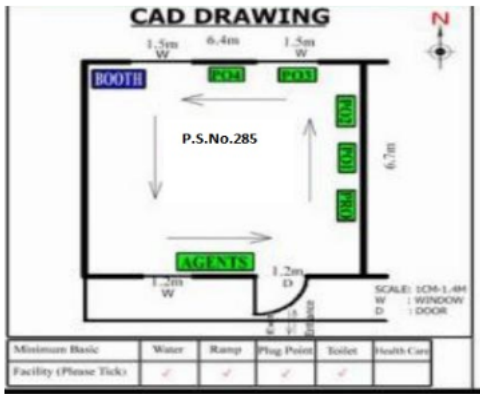

Nazri Naksha

Google Map View

Polling Station Building Front View

Polling Station Front View

Cad View

Key MAP View