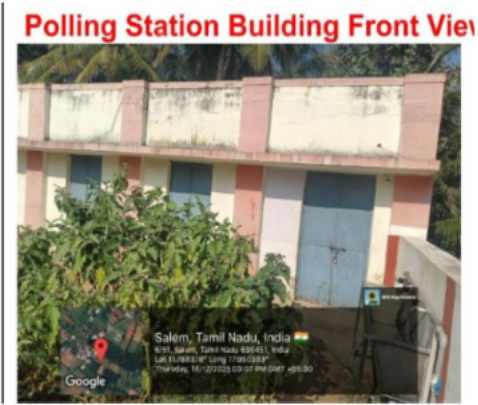

Polling Station Building Front View