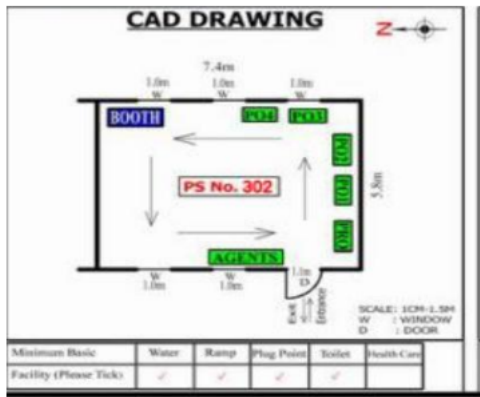

Nazri Naksha

Google Map View

Polling Station Building Front View

Polling Station Front View

Cad View

Key MAP View