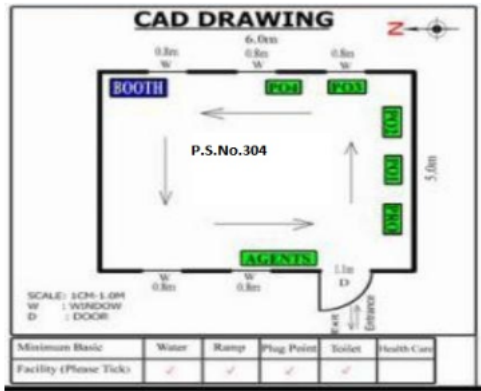

Nazri Naksha

Google Map View

Polling Station Building Front View

Polling Station Front View

Cad View

Key MAP View