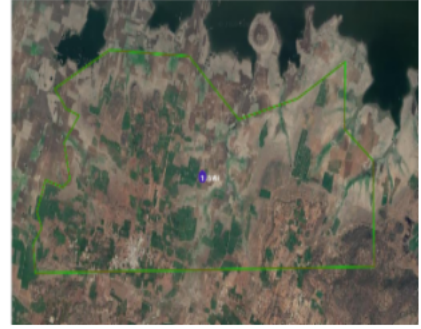

Nazri Naksha

Google Map View