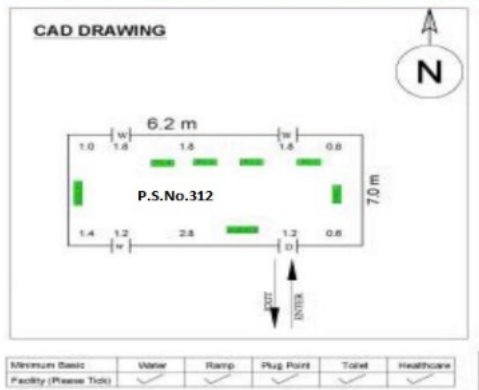

Nazri Naksha

Google Map View

Polling Station Building Front View

Polling Station Front View

Cad View

Key MAP View