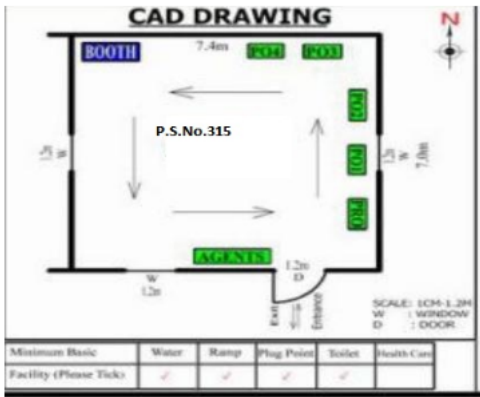

Nazri Naksha

Google Map View

Polling Station Building Front View

Polling Station Front View

Cad View

Key MAP View