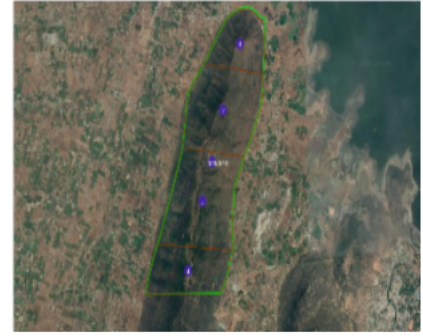

Nazri Naksha

Google Map View