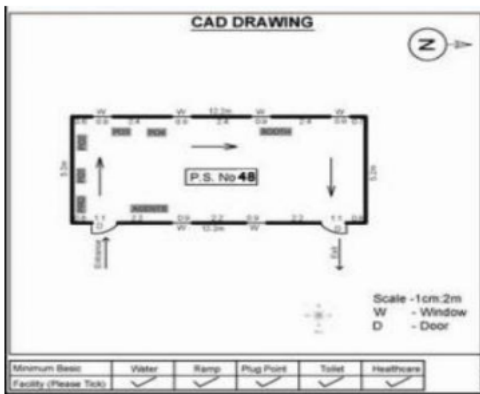

Nazri Naksha

Google Map View

Cad View