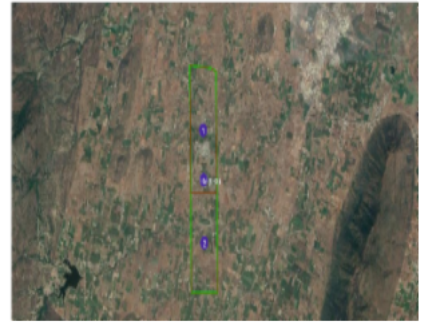

Nazri Naksha

Google Map View