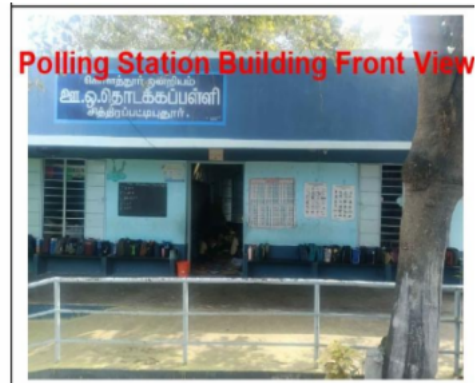

Polling Station Building Front View