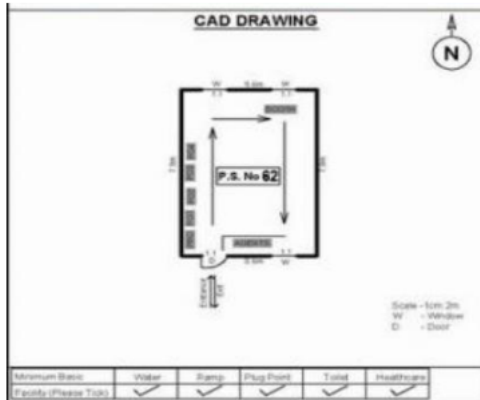

Nazri Naksha

Google Map View

Polling Station Building Front View

Polling Station Front View

Cad View

Key MAP View