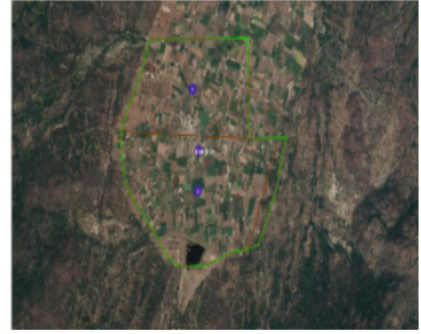

Nazri Naksha

Google Map View