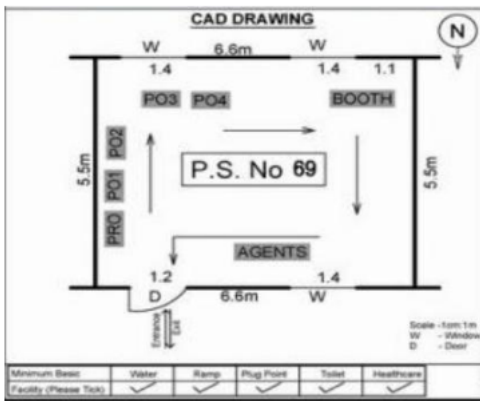

Nazri Naksha

Google Map View

Polling Station Building Front View

Polling Station Front View

Cad View

Key MAP View